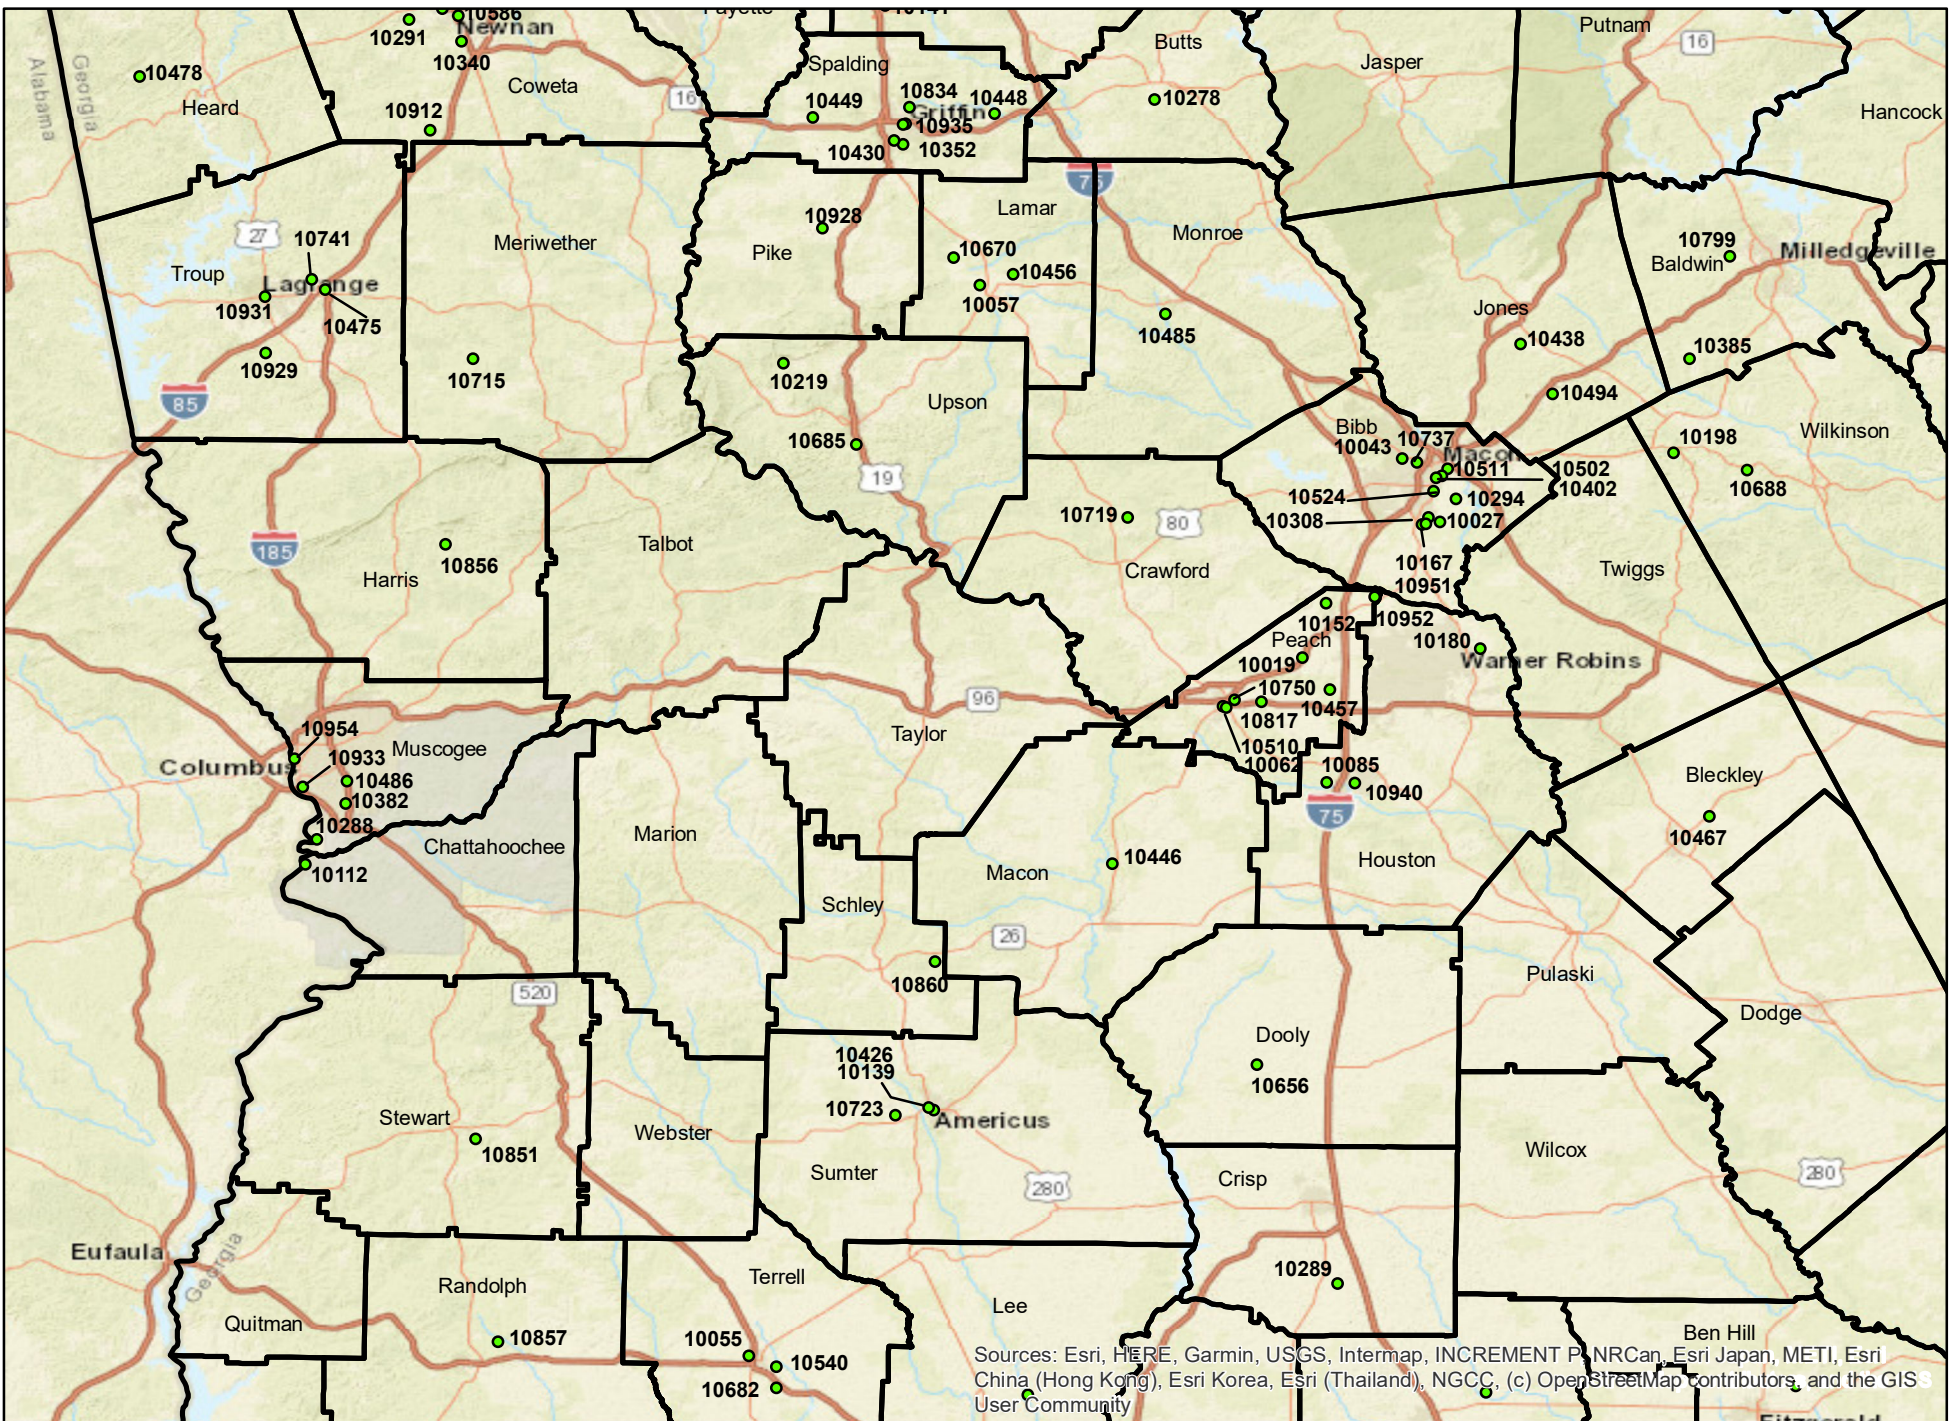

Sources: Esri, HERE, Garmin, USGS, Intermap, INCREMENT P, NRCan, Esri Japan, METI, Esri China (Hong Kong), Esri Korea, Esri (Thailand), NGCC, (c) OpenStreetMap contributors, and the GIS User Community

2022 HSI SITE INDEX MAP

MAP 1: NORTHERN GEORGIA HSI SITE LOCATIONS

MAP 2.1 ATLANTA REGION GEORGIA HSI SITE LOCATIONS

MAP 2.2 : EAST ATLANTA - ATHENS GEORGIA REGIONAL HSI SITE LOCATIONS

MAP 3: EAST CENTRAL GEORGIA HSI SITE LOCATIONS

MAP 4: WEST CENTRAL GEORGIA HSI SITE LOCATIONS

MAP 5: SOUTHWESTERN GEORGIA HSI SITE LOCATIONS

MAP 6: SOUTH CENTRAL HSI SITE LOCATIONS

MAP 7: COASTAL GEORGIA HSI SITE LOCATIONS

MAP 9: METRO ATLANTA GEORGIA HSI SITE LOCATIONS

MAP 10: RICHMOND COUNTY GEORGIA HSI SITE LOCATIONS