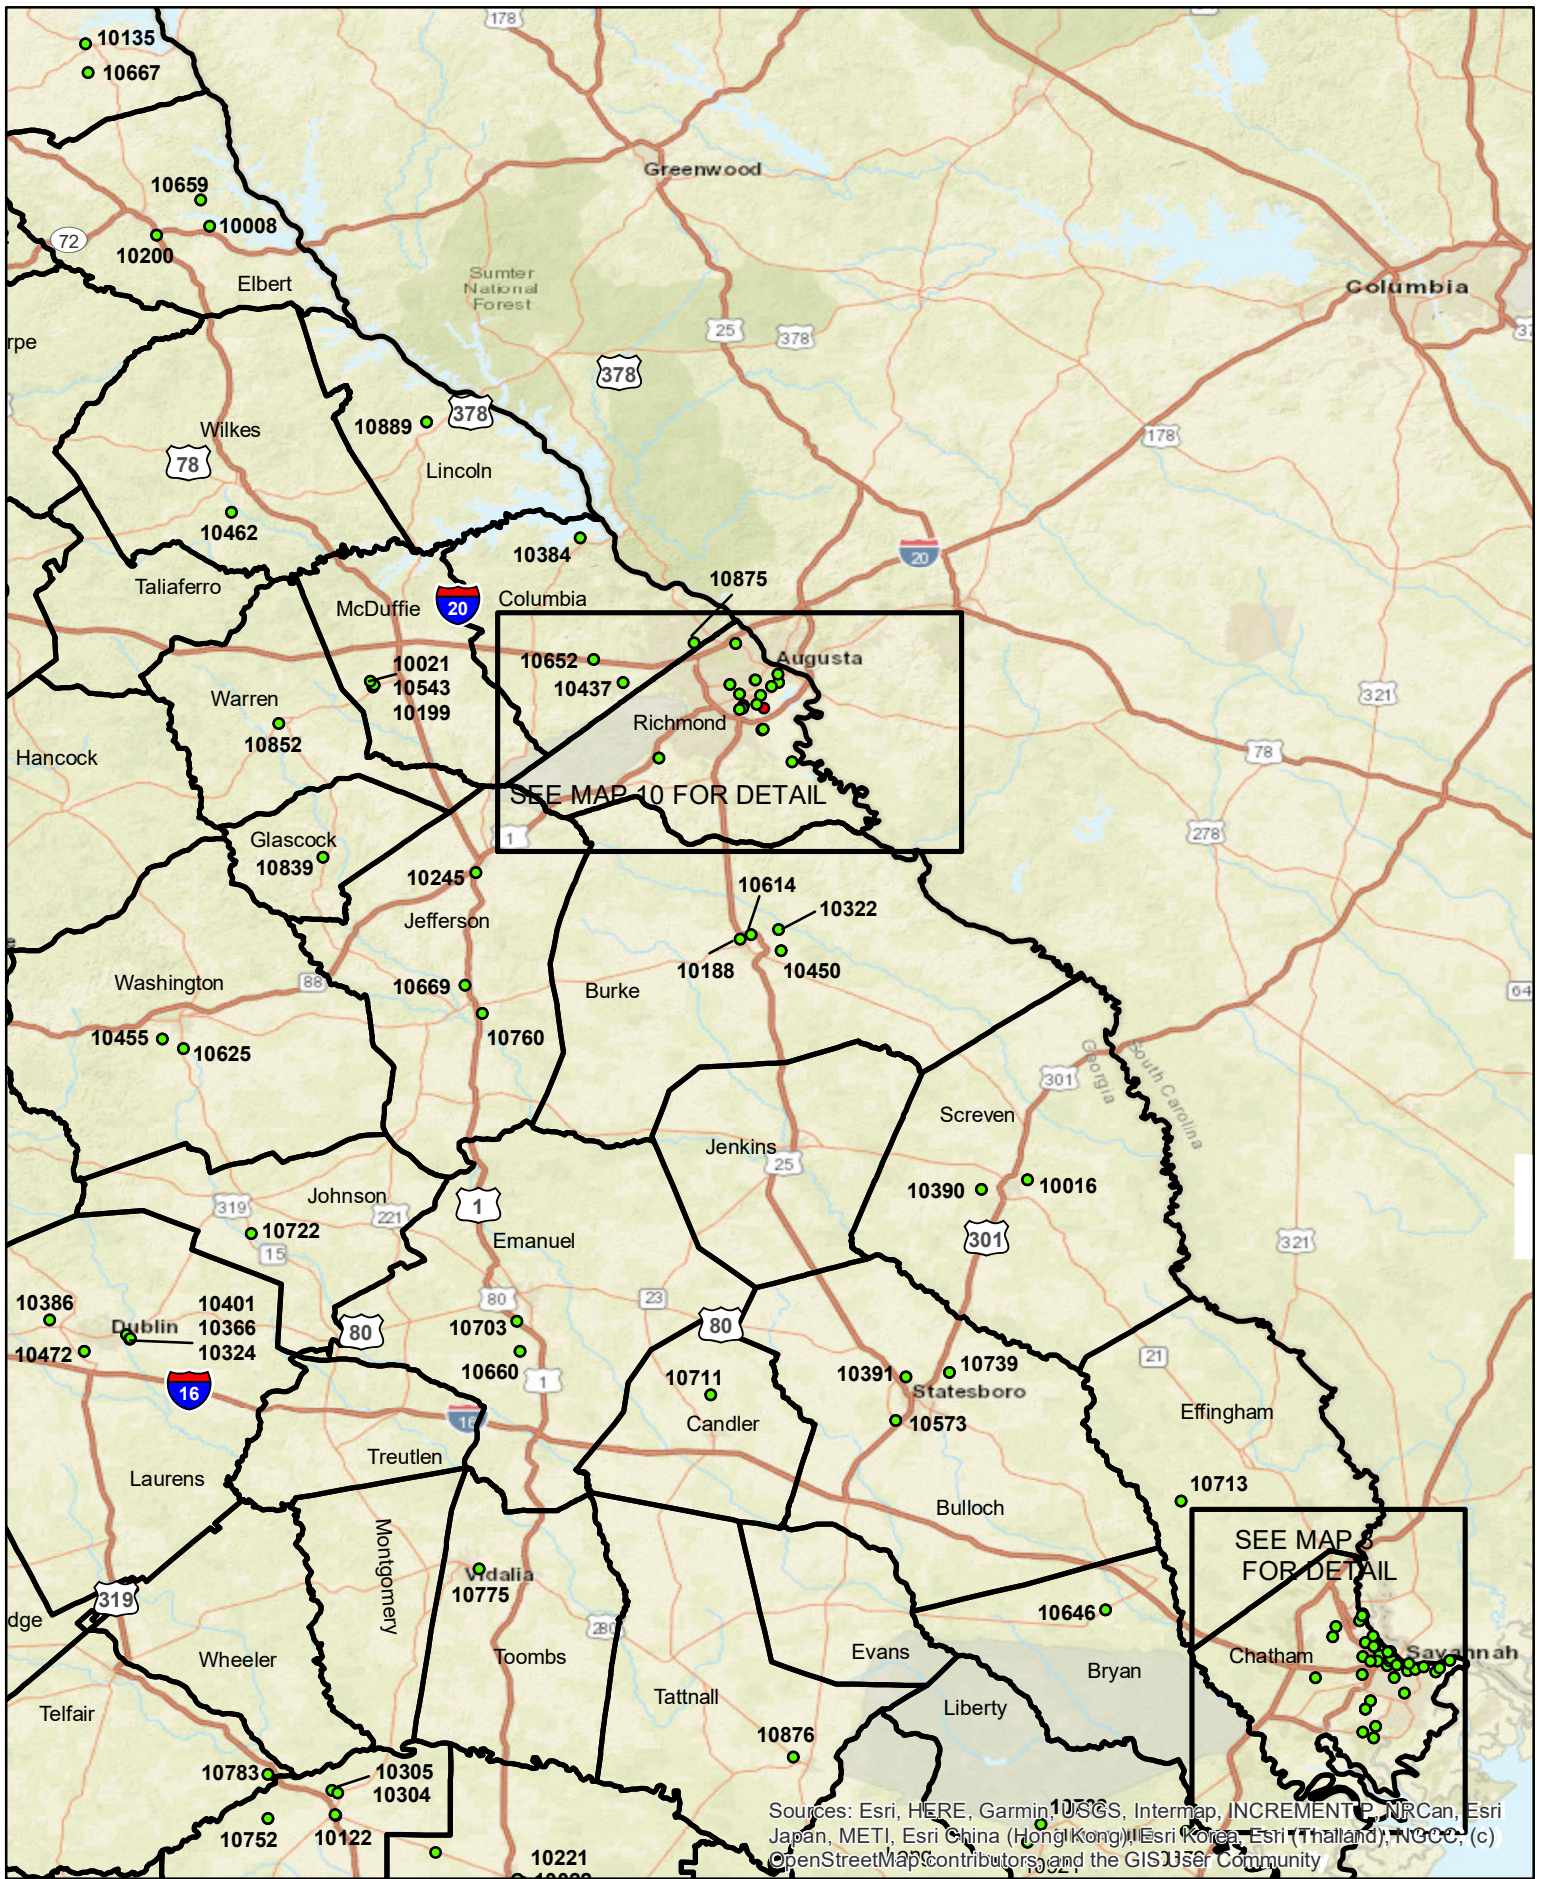

Sources: Esri, HERE, Garmin, USGS, Intermap, INCREMENT P, NRCan, Esri Japan, METI, Esri China (Hong Kong), Esri Korea, Esri (Thailand), NGCC, (c) OpenStreetMap contributors, and the GIS User Community

2022 HSI SITE INDEX MAP

MAP 1: NORTHERN GEORGIA HSI SITE LOCATIONS

MAP 2.1 ATLANTA REGION GEORGIA HSI SITE LOCATIONS

MAP 2.2 : EAST ATLANTA - ATHENS GEORGIA REGIONAL HSI SITE LOCATIONS

MAP 3: EAST CENTRAL GEORGIA HSI SITE LOCATIONS

MAP 4: WEST CENTRAL GEORGIA HSI SITE LOCATIONS

MAP 5: SOUTHWESTERN GEORGIA HSI SITE LOCATIONS

MAP 6: SOUTH CENTRAL HSI SITE LOCATIONS

MAP 7: COASTAL GEORGIA HSI SITE LOCATIONS

MAP 9: METRO ATLANTA GEORGIA HSI SITE LOCATIONS

MAP 10: RICHMOND COUNTY GEORGIA HSI SITE LOCATIONS