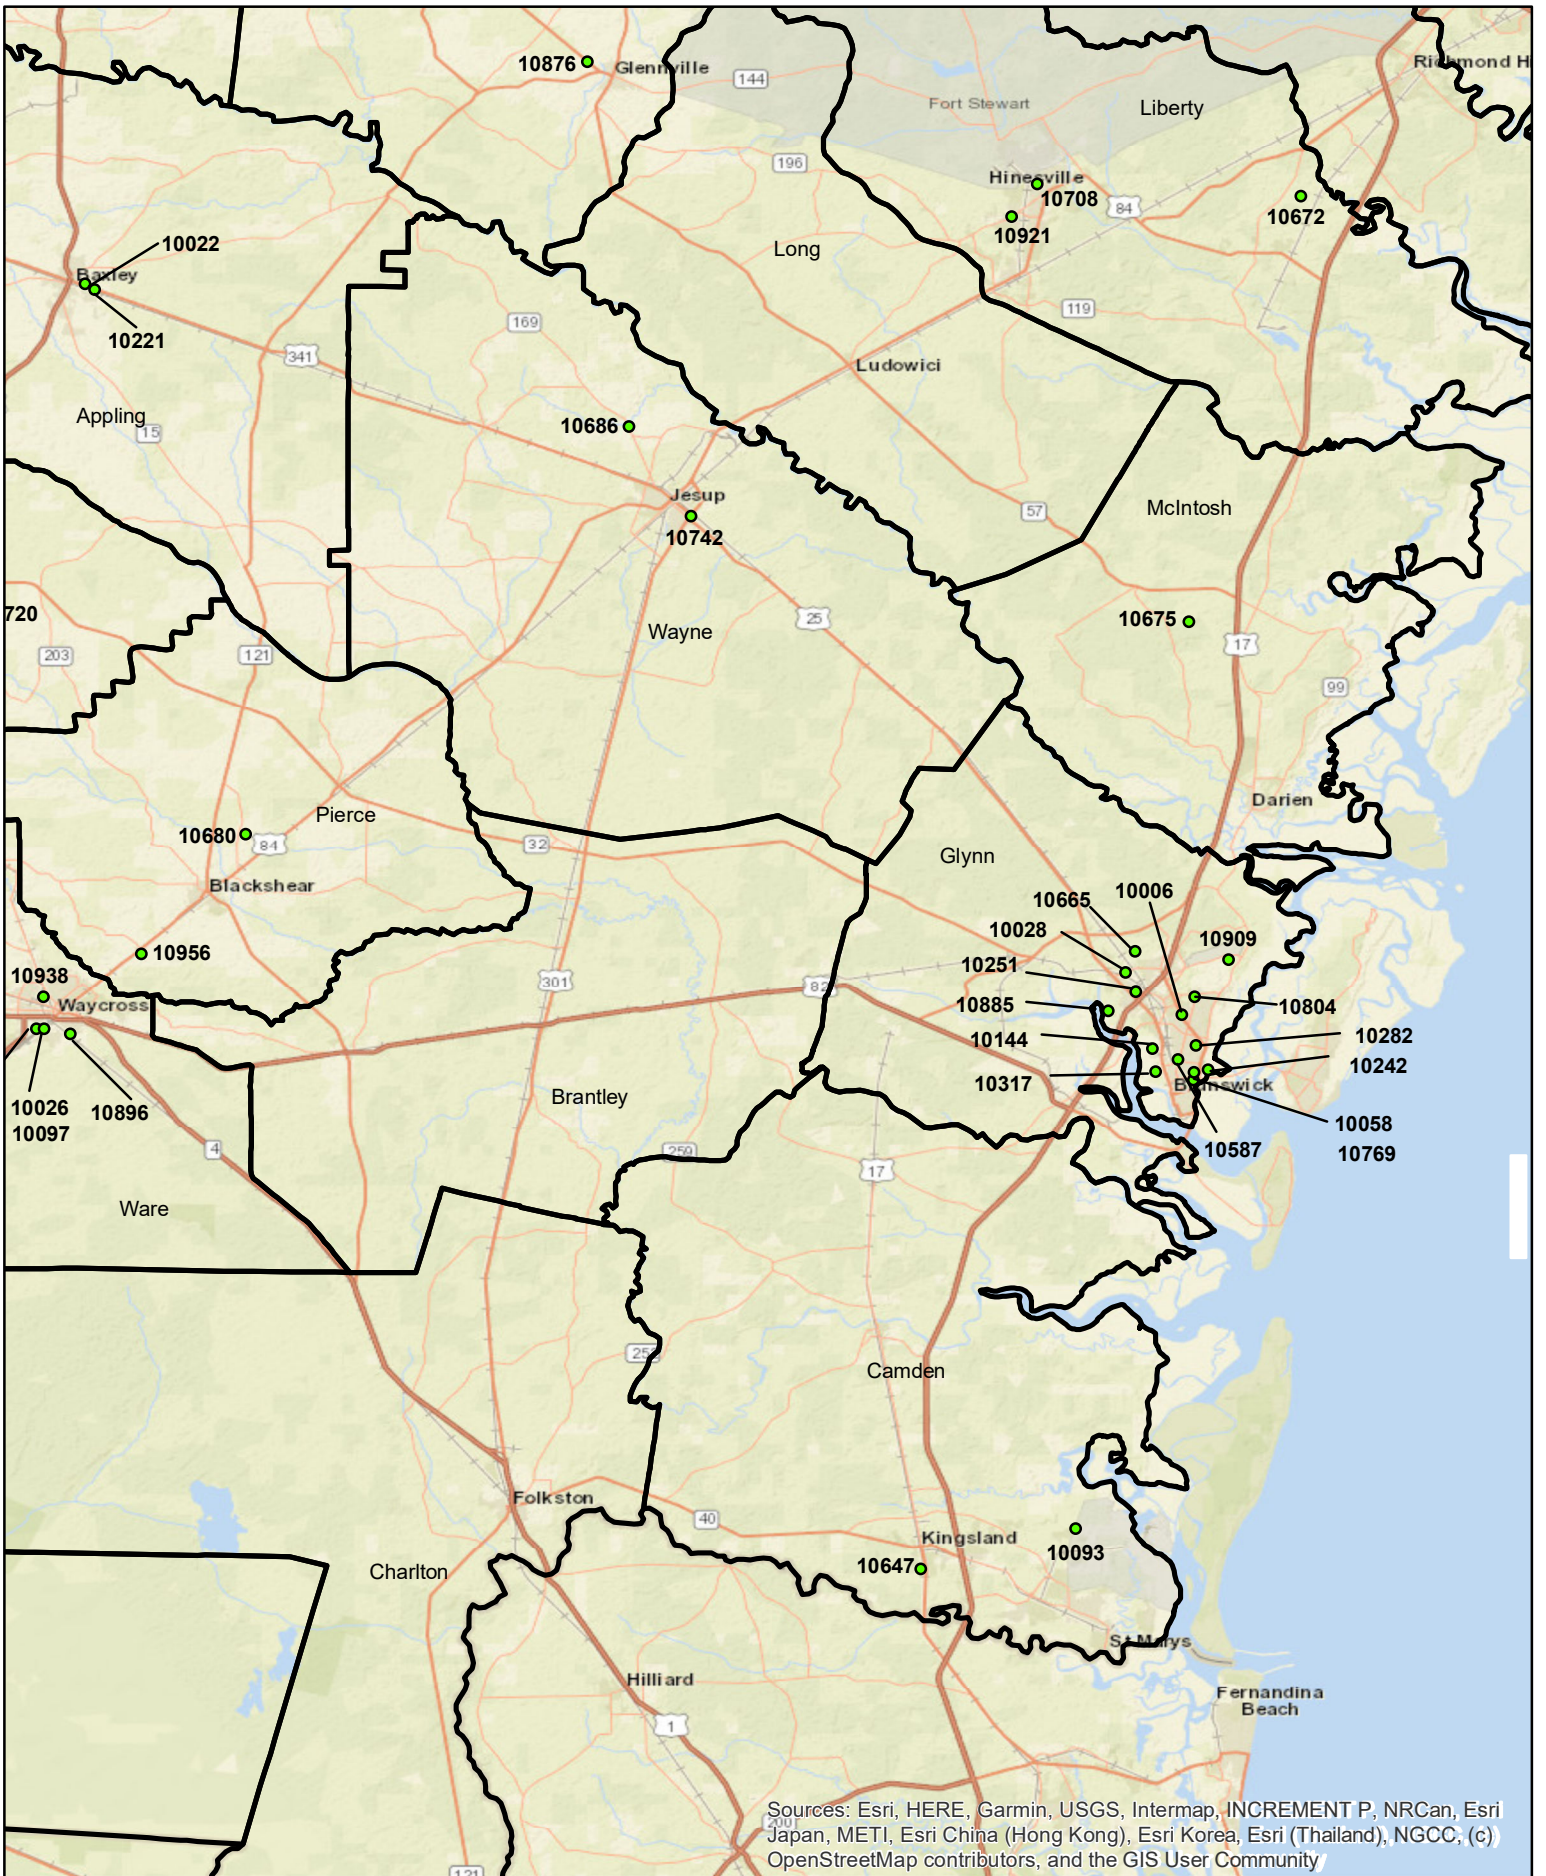

2022 HSI SITE INDEX MAP

MAP 1: NORTHERN GEORGIA HSI SITE LOCATIONS

MAP 2.1 ATLANTA REGION GEORGIA HSI SITE LOCATIONS

MAP 2.2 : EAST ATLANTA - ATHENS GEORGIA REGIONAL HSI SITE LOCATIONS

MAP 3: EAST CENTRAL GEORGIA HSI SITE LOCATIONS

Sources: Esri, HERE, Garmin, USGS, Intermap, INCREMENT P, NRCan, Esri Japan, METI, Esri China (Hong Kong), Esri Korea, Esri (Thailand), NGCC, (c) OpenStreetMap Contributors, and the GIS User Community

MAP 4: WEST CENTRAL GEORGIA HSI SITE LOCATIONS

MAP 5: SOUTHWESTERN GEORGIA HSI SITE LOCATIONS

MAP 6: SOUTH CENTRAL HSI SITE LOCATIONS

MAP 7: COASTAL GEORGIA HSI SITE LOCATIONS

MAP 9: METRO ATLANTA GEORGIA HSI SITE LOCATIONS

MAP 10: RICHMOND COUNTY GEORGIA HSI SITE LOCATIONS