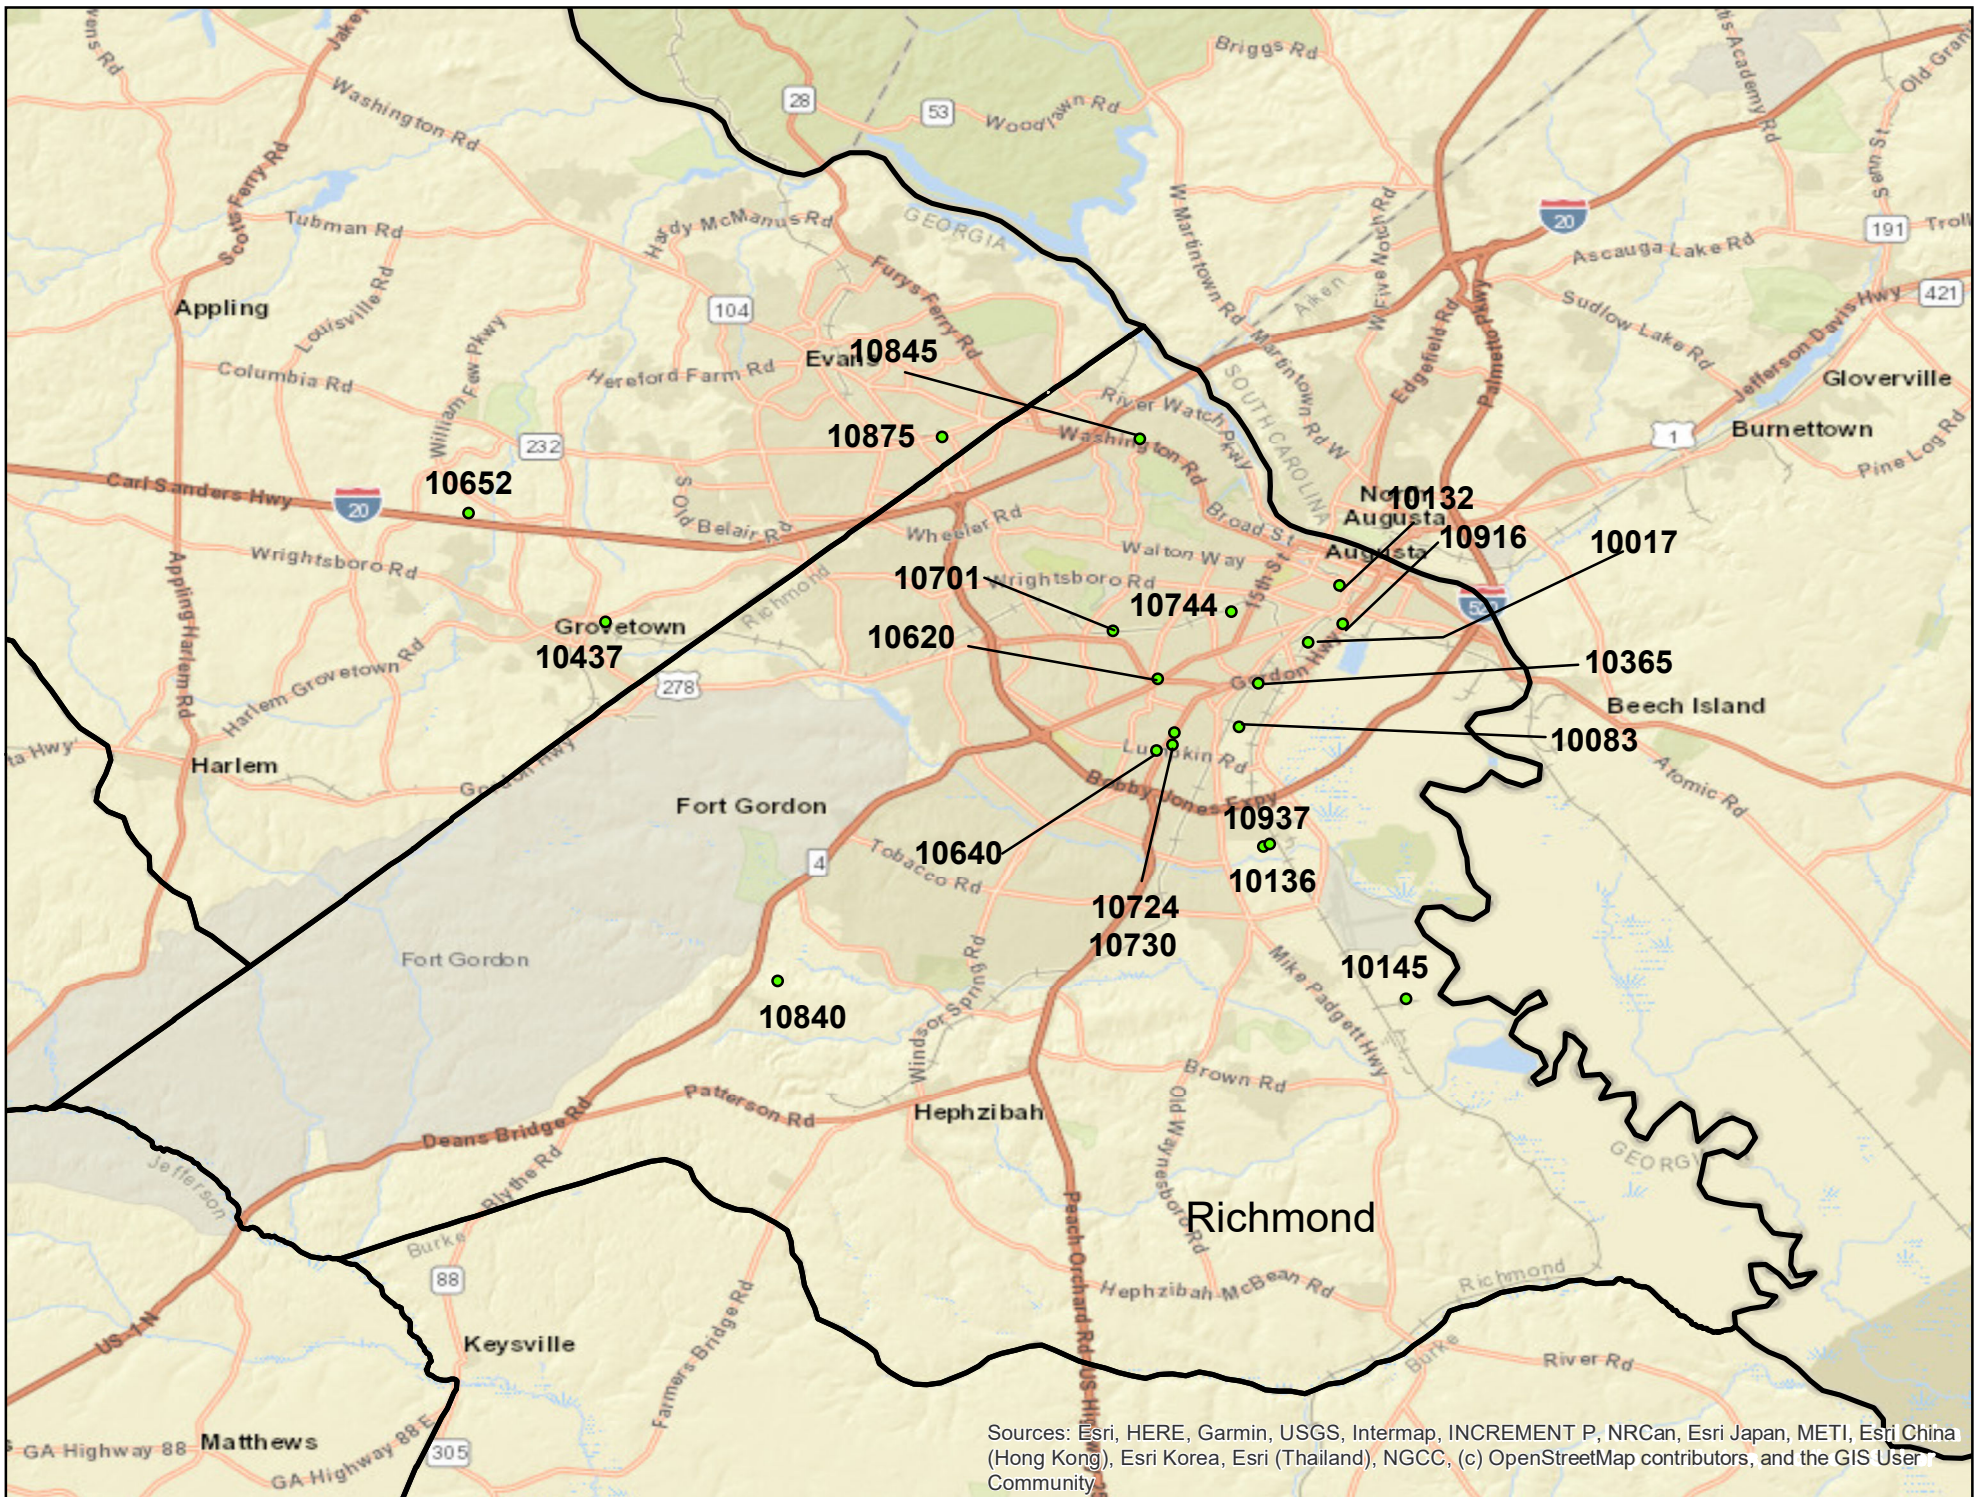

2022 HSI SITE INDEX MAP

MAP 1: NORTHERN GEORGIA HSI SITE LOCATIONS

MAP 2.1 ATLANTA REGION GEORGIA HSI SITE LOCATIONS

MAP 2.2 : EAST ATLANTA - ATHENS GEORGIA REGIONAL HSI SITE LOCATIONS

MAP 3: EAST CENTRAL GEORGIA HSI SITE LOCATIONS

Sources: Esri, HERE, Garmin, USGS, Intermap, INCREMENT P, NRCan, Esri Japan, METI, Esri China (Hong Kong), Esri Korea, Esri (Thailand), NGCC, (c) OpenStreetMap Contributors, and the GIS User Community

MAP 4: WEST CENTRAL GEORGIA HSI SITE LOCATIONS

MAP 5: SOUTHWESTERN GEORGIA HSI SITE LOCATIONS

MAP 6: SOUTH CENTRAL HSI SITE LOCATIONS

MAP 7: COASTAL GEORGIA HSI SITE LOCATIONS

MAP 9: METRO ATLANTA GEORGIA HSI SITE LOCATIONS

MAP 10: RICHMOND COUNTY GEORGIA HSI SITE LOCATIONS