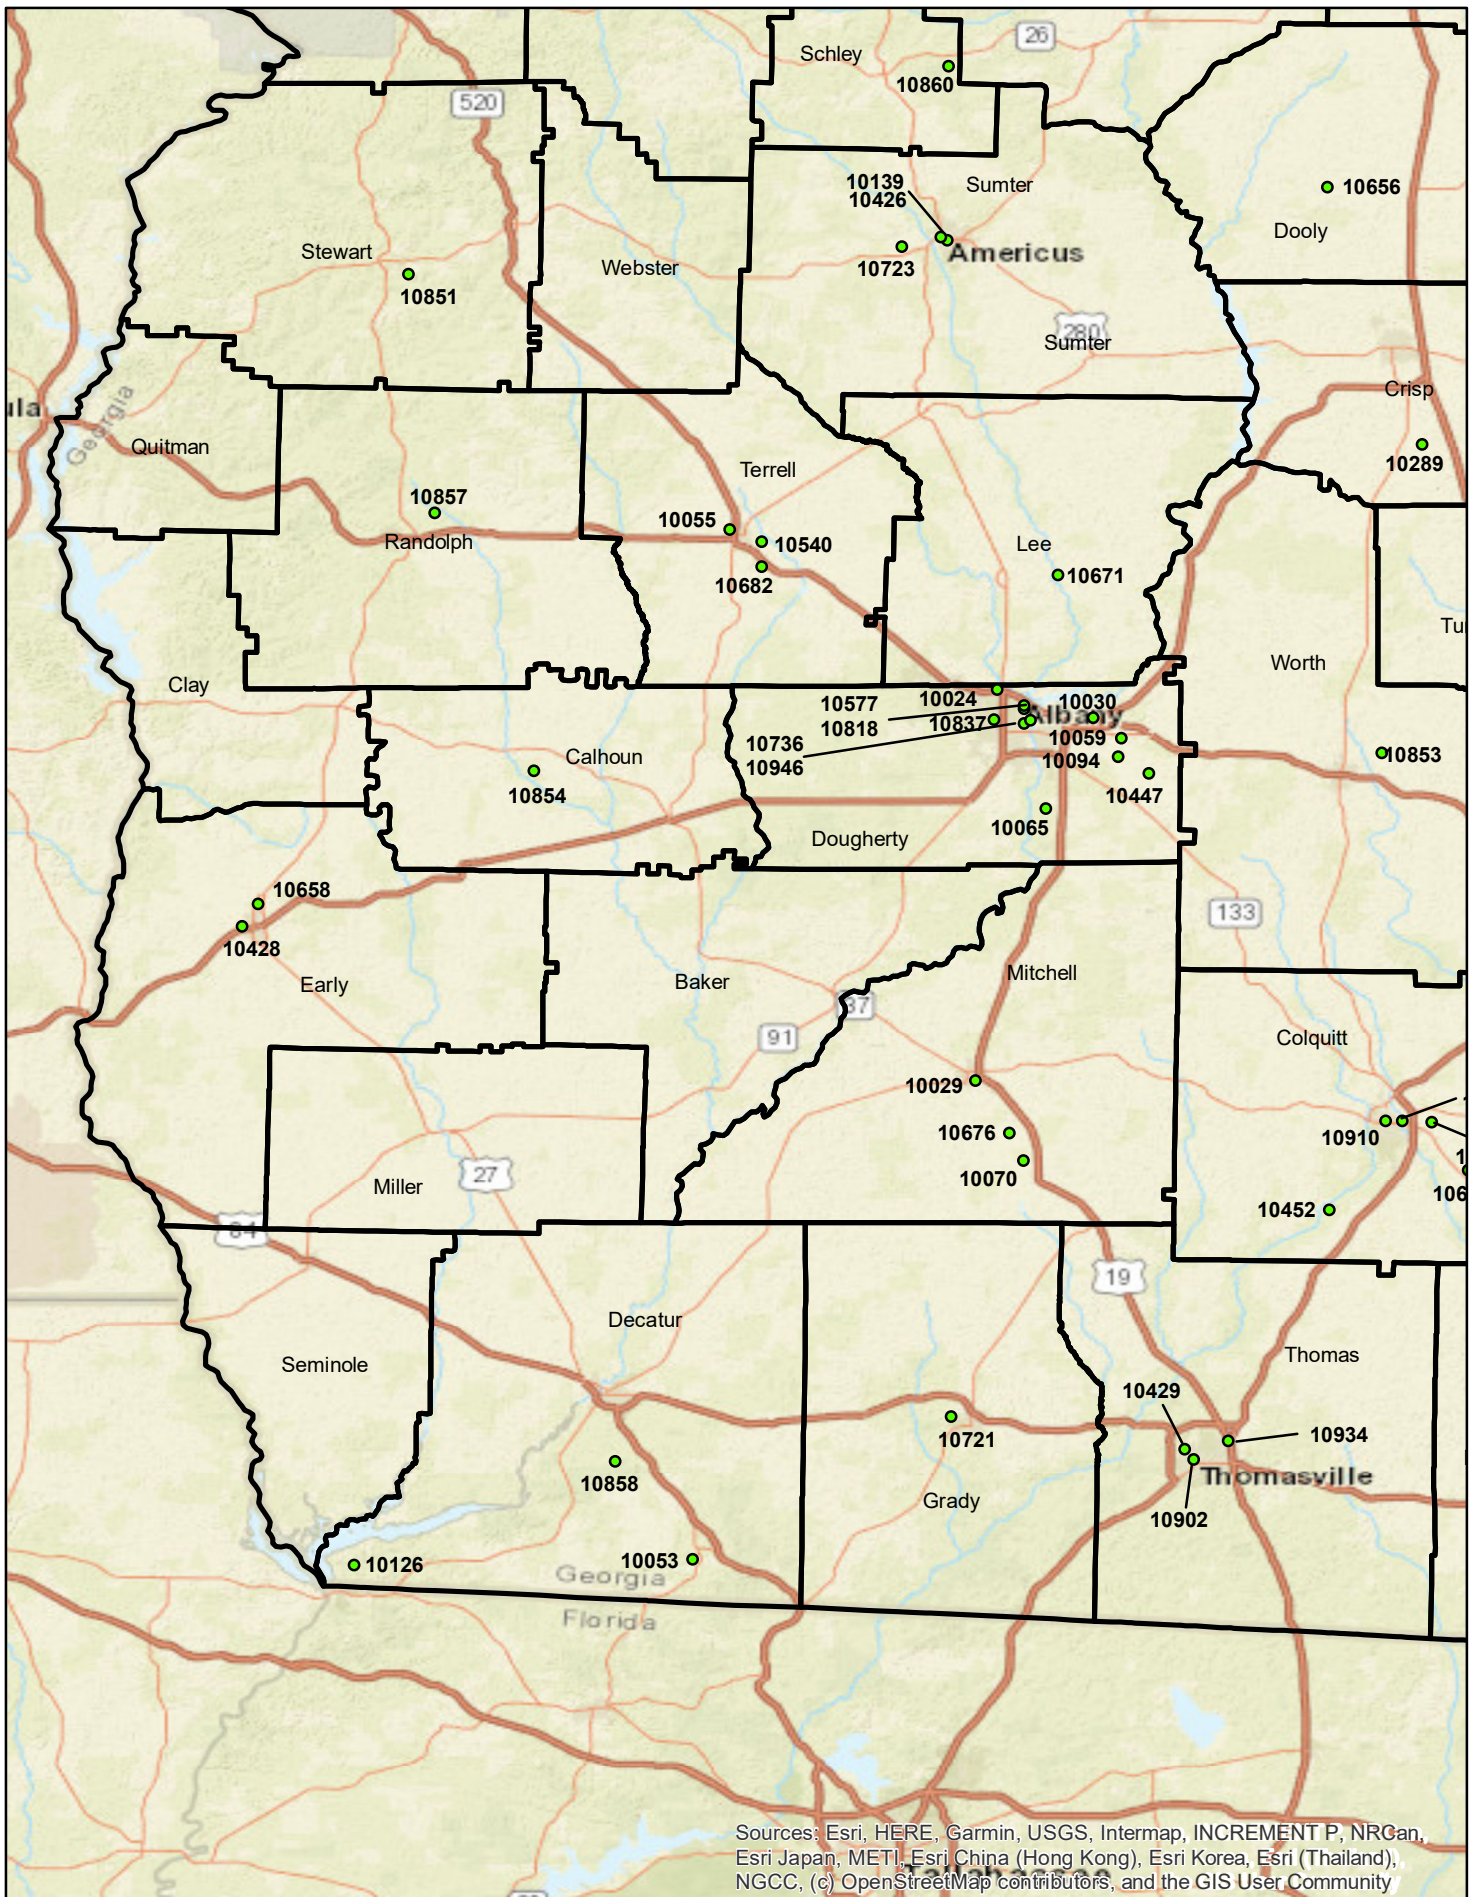

Sources: Esri, HERE, Garmin, USGS, Intermap, INCREMENT P, NRCan, Esri Japan, METI, Esri China (Hong Kong), Esri Korea, Esri (Thailand), NGCC, (c) OpenStreetMap contributors, and the GIS User Community

2022 HSI SITE INDEX MAP

MAP 1: NORTHERN GEORGIA HSI SITE LOCATIONS

MAP 2.1 ATLANTA REGION GEORGIA HSI SITE LOCATIONS

MAP 2.2 : EAST ATLANTA - ATHENS GEORGIA REGIONAL HSI SITE LOCATIONS

MAP 3: EAST CENTRAL GEORGIA HSI SITE LOCATIONS

MAP 4: WEST CENTRAL GEORGIA HSI SITE LOCATIONS

MAP 5: SOUTHWESTERN GEORGIA HSI SITE LOCATIONS

MAP 6: SOUTH CENTRAL HSI SITE LOCATIONS

MAP 7: COASTAL GEORGIA HSI SITE LOCATIONS

MAP 9: METRO ATLANTA GEORGIA HSI SITE LOCATIONS

MAP 10: RICHMOND COUNTY GEORGIA HSI SITE LOCATIONS