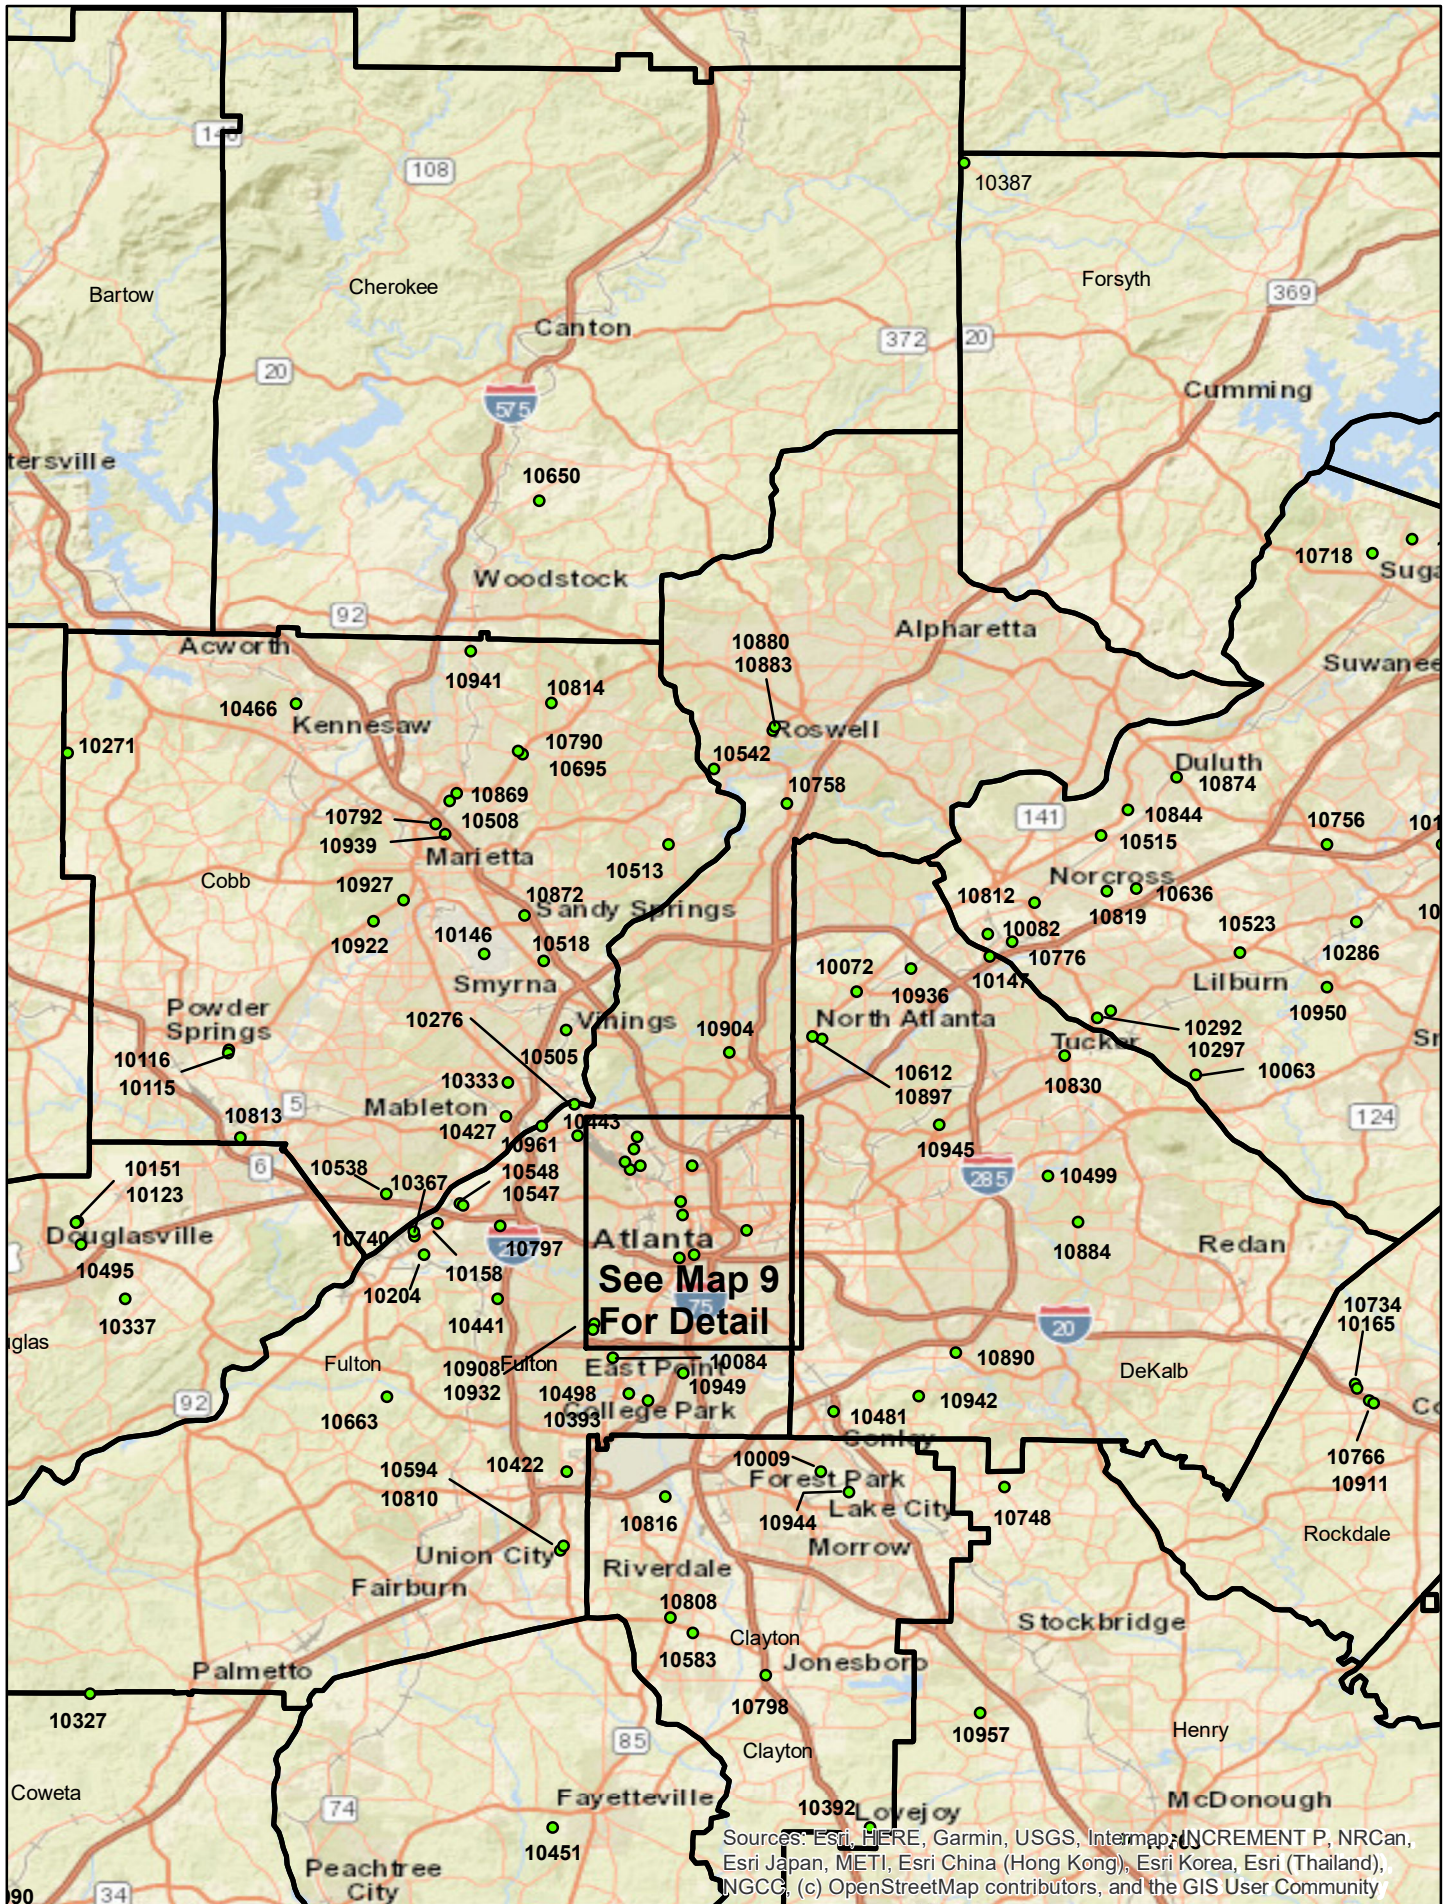

Sources: Esri, HERE, Garmin, USGS, Intermap, INCREMENT P, NRCan, Esri Japan, METI, Esri China (Hong Kong), Esri Korea, Esri (Thailand), NGCC, (c) OpenStreetMap contributors, and the GIS User Community

2022 HSI SITE INDEX MAP

MAP 1: NORTHERN GEORGIA HSI SITE LOCATIONS

MAP 2.1 ATLANTA REGION GEORGIA HSI SITE LOCATIONS

MAP 2.2 : EAST ATLANTA - ATHENS GEORGIA REGIONAL HSI SITE LOCATIONS

MAP 3: EAST CENTRAL GEORGIA HSI SITE LOCATIONS

MAP 4: WEST CENTRAL GEORGIA HSI SITE LOCATIONS

MAP 5: SOUTHWESTERN GEORGIA HSI SITE LOCATIONS

MAP 6: SOUTH CENTRAL HSI SITE LOCATIONS

MAP 7: COASTAL GEORGIA HSI SITE LOCATIONS

MAP 9: METRO ATLANTA GEORGIA HSI SITE LOCATIONS

MAP 10: RICHMOND COUNTY GEORGIA HSI SITE LOCATIONS