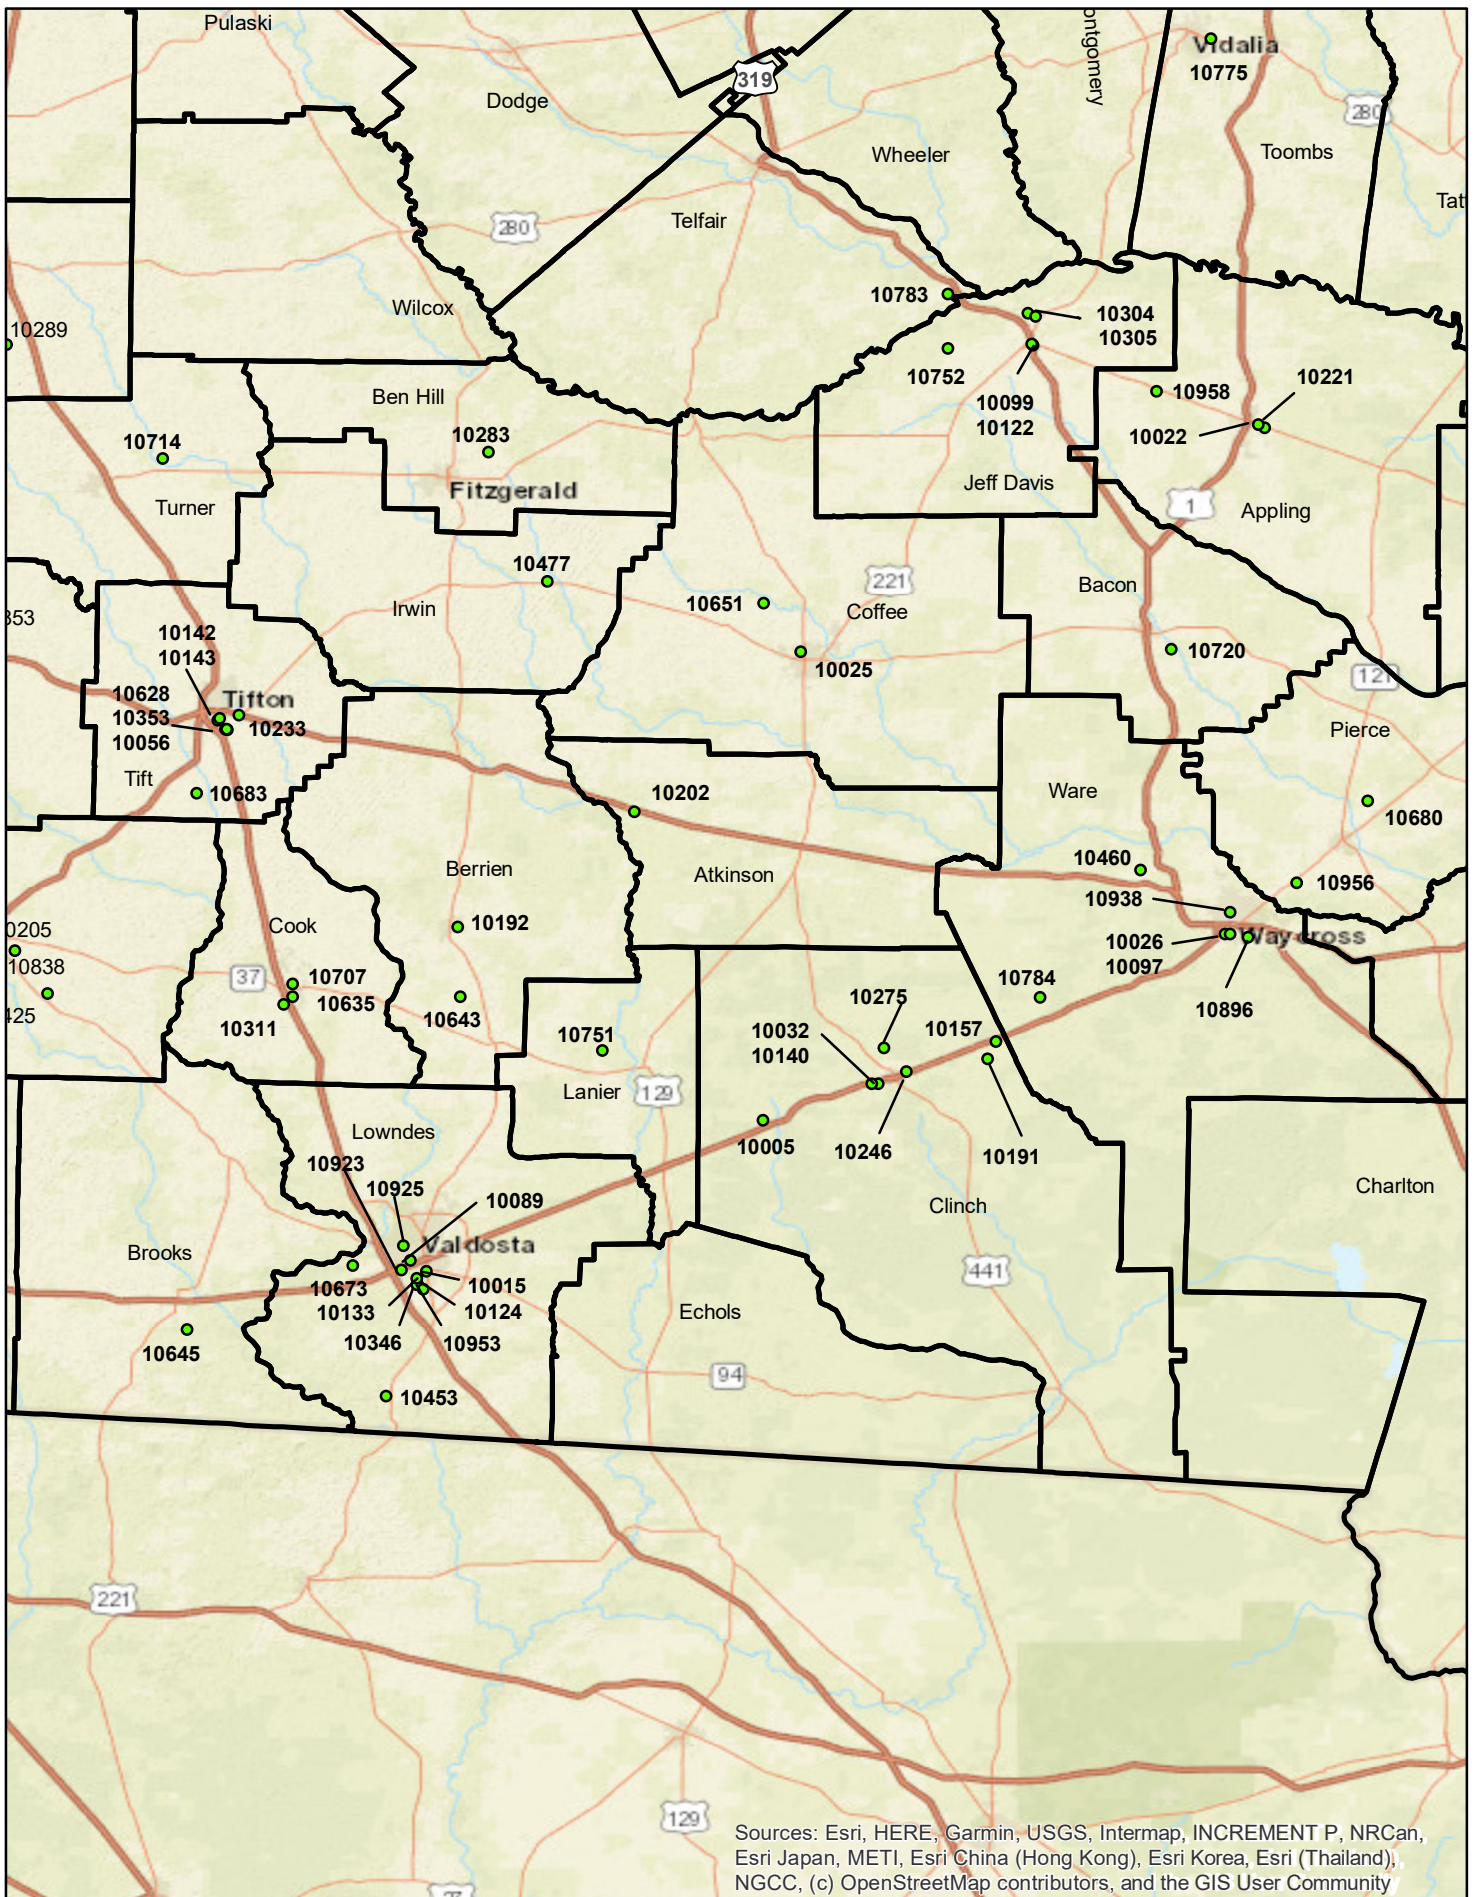

Sources: Esri, HERE, Garmin, USGS, Intermap, INCREMENT P, NRCan, Esri Japan, METI, Esri China (Hong Kong), Esri Korea, Esri (Thailand), NGCC, (c) OpenStreetMap contributors, and the GIS User Community

2022 HSI SITE INDEX MAP

MAP 1: NORTHERN GEORGIA HSI SITE LOCATIONS

MAP 2.1 ATLANTA REGION GEORGIA HSI SITE LOCATIONS

MAP 2.2 : EAST ATLANTA - ATHENS GEORGIA REGIONAL HSI SITE LOCATIONS

MAP 3: EAST CENTRAL GEORGIA HSI SITE LOCATIONS

MAP 4: WEST CENTRAL GEORGIA HSI SITE LOCATIONS

MAP 5: SOUTHWESTERN GEORGIA HSI SITE LOCATIONS

MAP 6: SOUTH CENTRAL HSI SITE LOCATIONS

MAP 7: COASTAL GEORGIA HSI SITE LOCATIONS

MAP 9: METRO ATLANTA GEORGIA HSI SITE LOCATIONS