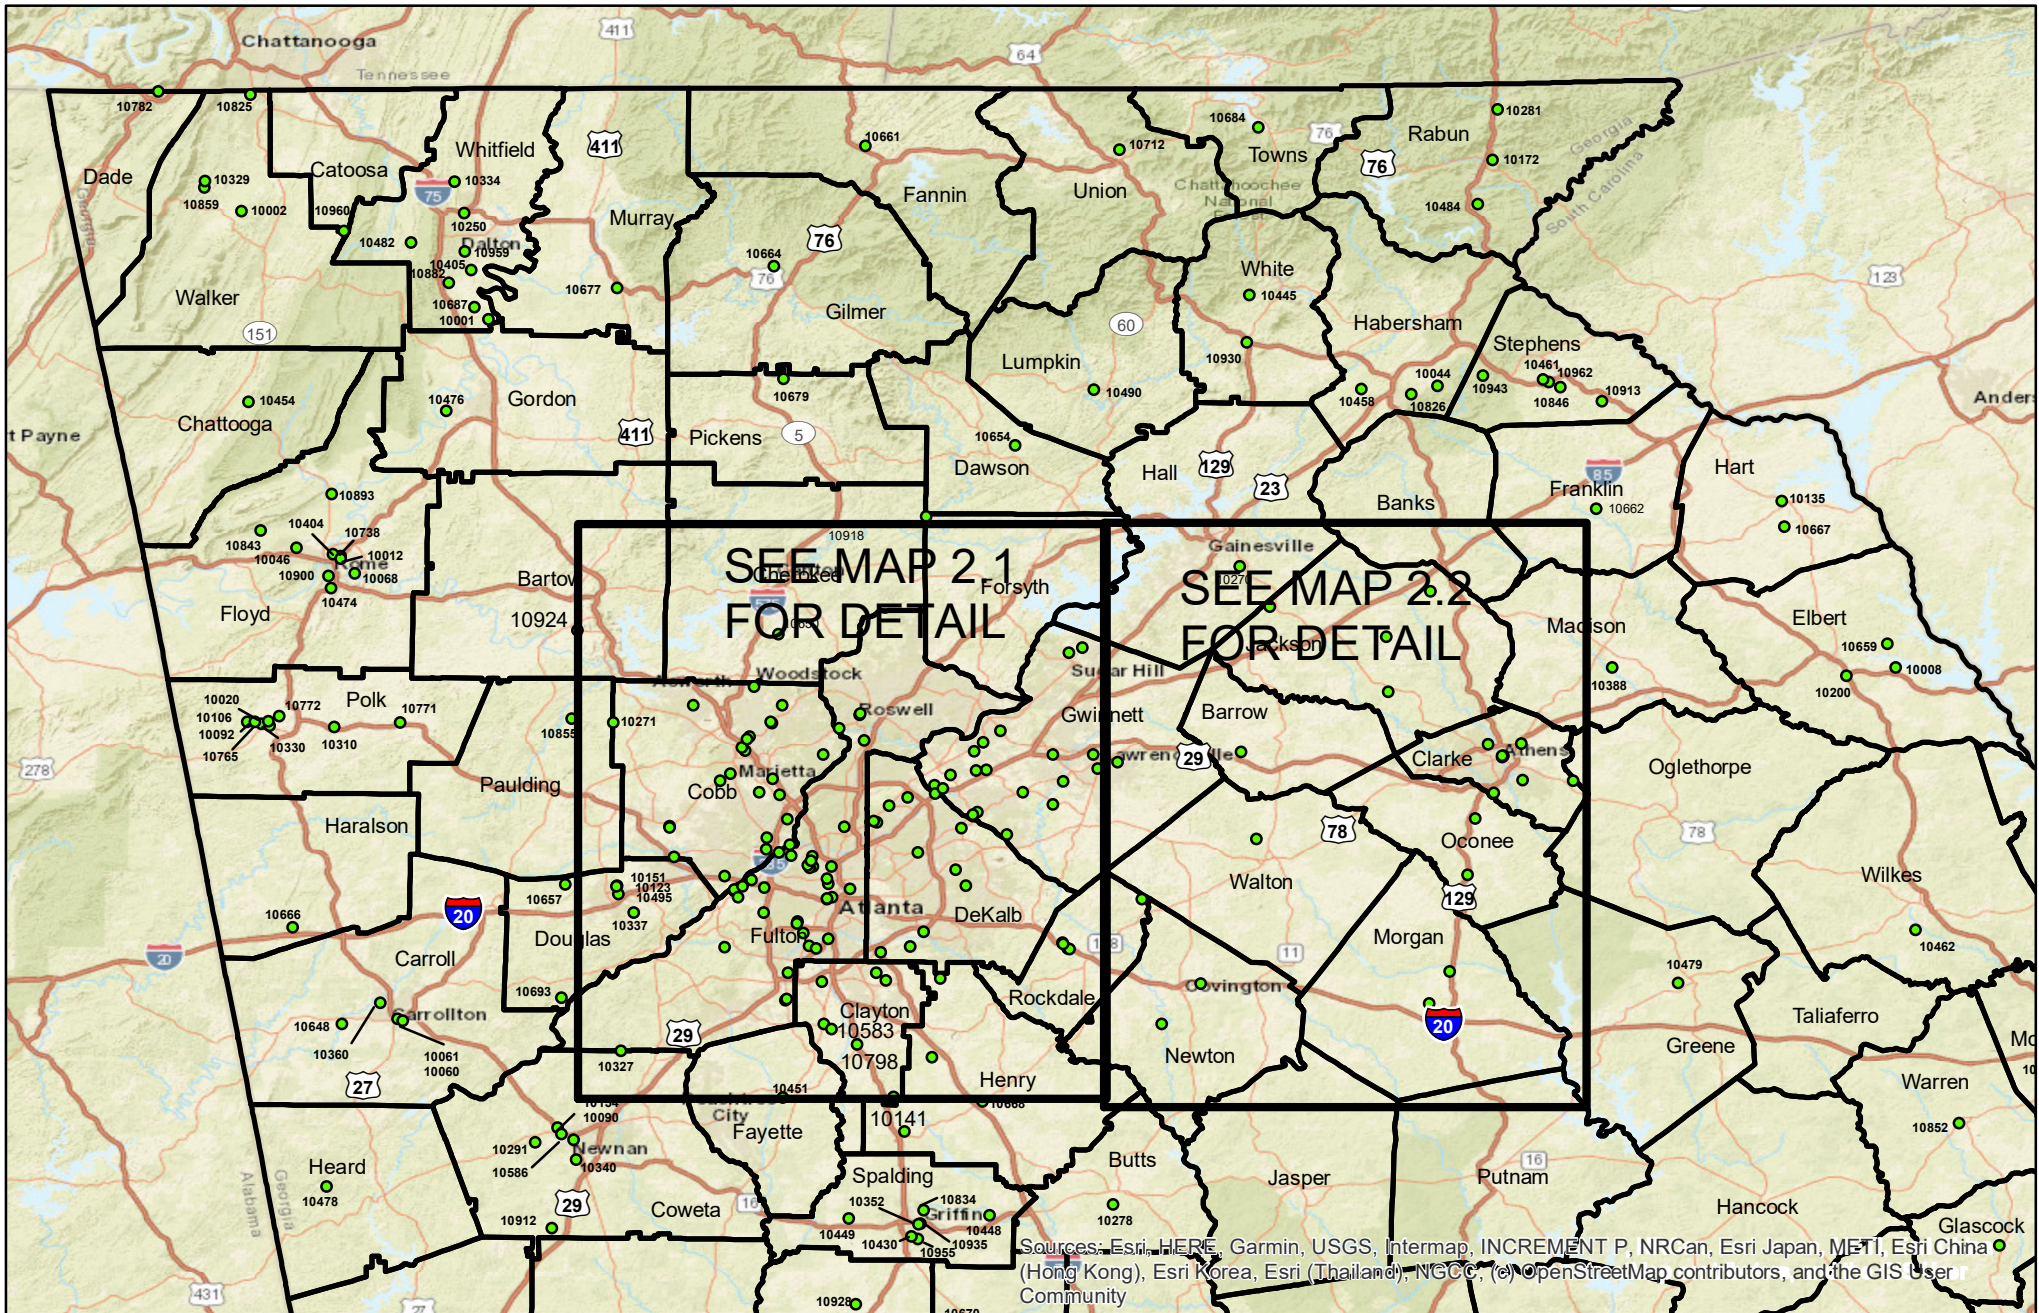

Sources: Esri, HERE, Garmin, USGS, Intermap, INCREMENT P, NRCan, Esri Japan, METI, Esri China (Hong Kong), Esri Korea, Esri (Thailand), NGCC, (c) OpenStreetMap contributors, and the GIS User Community

2022 HSI SITE INDEX MAP

MAP 1: NORTHERN GEORGIA HSI SITE LOCATIONS

MAP 2.1 ATLANTA REGION GEORGIA HSI SITE LOCATIONS

MAP 2.2 : EAST ATLANTA - ATHENS GEORGIA REGIONAL HSI SITE LOCATIONS

MAP 3: EAST CENTRAL GEORGIA HSI SITE LOCATIONS

MAP 4: WEST CENTRAL GEORGIA HSI SITE LOCATIONS

MAP 5: SOUTHWESTERN GEORGIA HSI SITE LOCATIONS

MAP 6: SOUTH CENTRAL HSI SITE LOCATIONS

MAP 7: COASTAL GEORGIA HSI SITE LOCATIONS

MAP 9: METRO ATLANTA GEORGIA HSI SITE LOCATIONS

MAP 10: RICHMOND COUNTY GEORGIA HSI SITE LOCATIONS