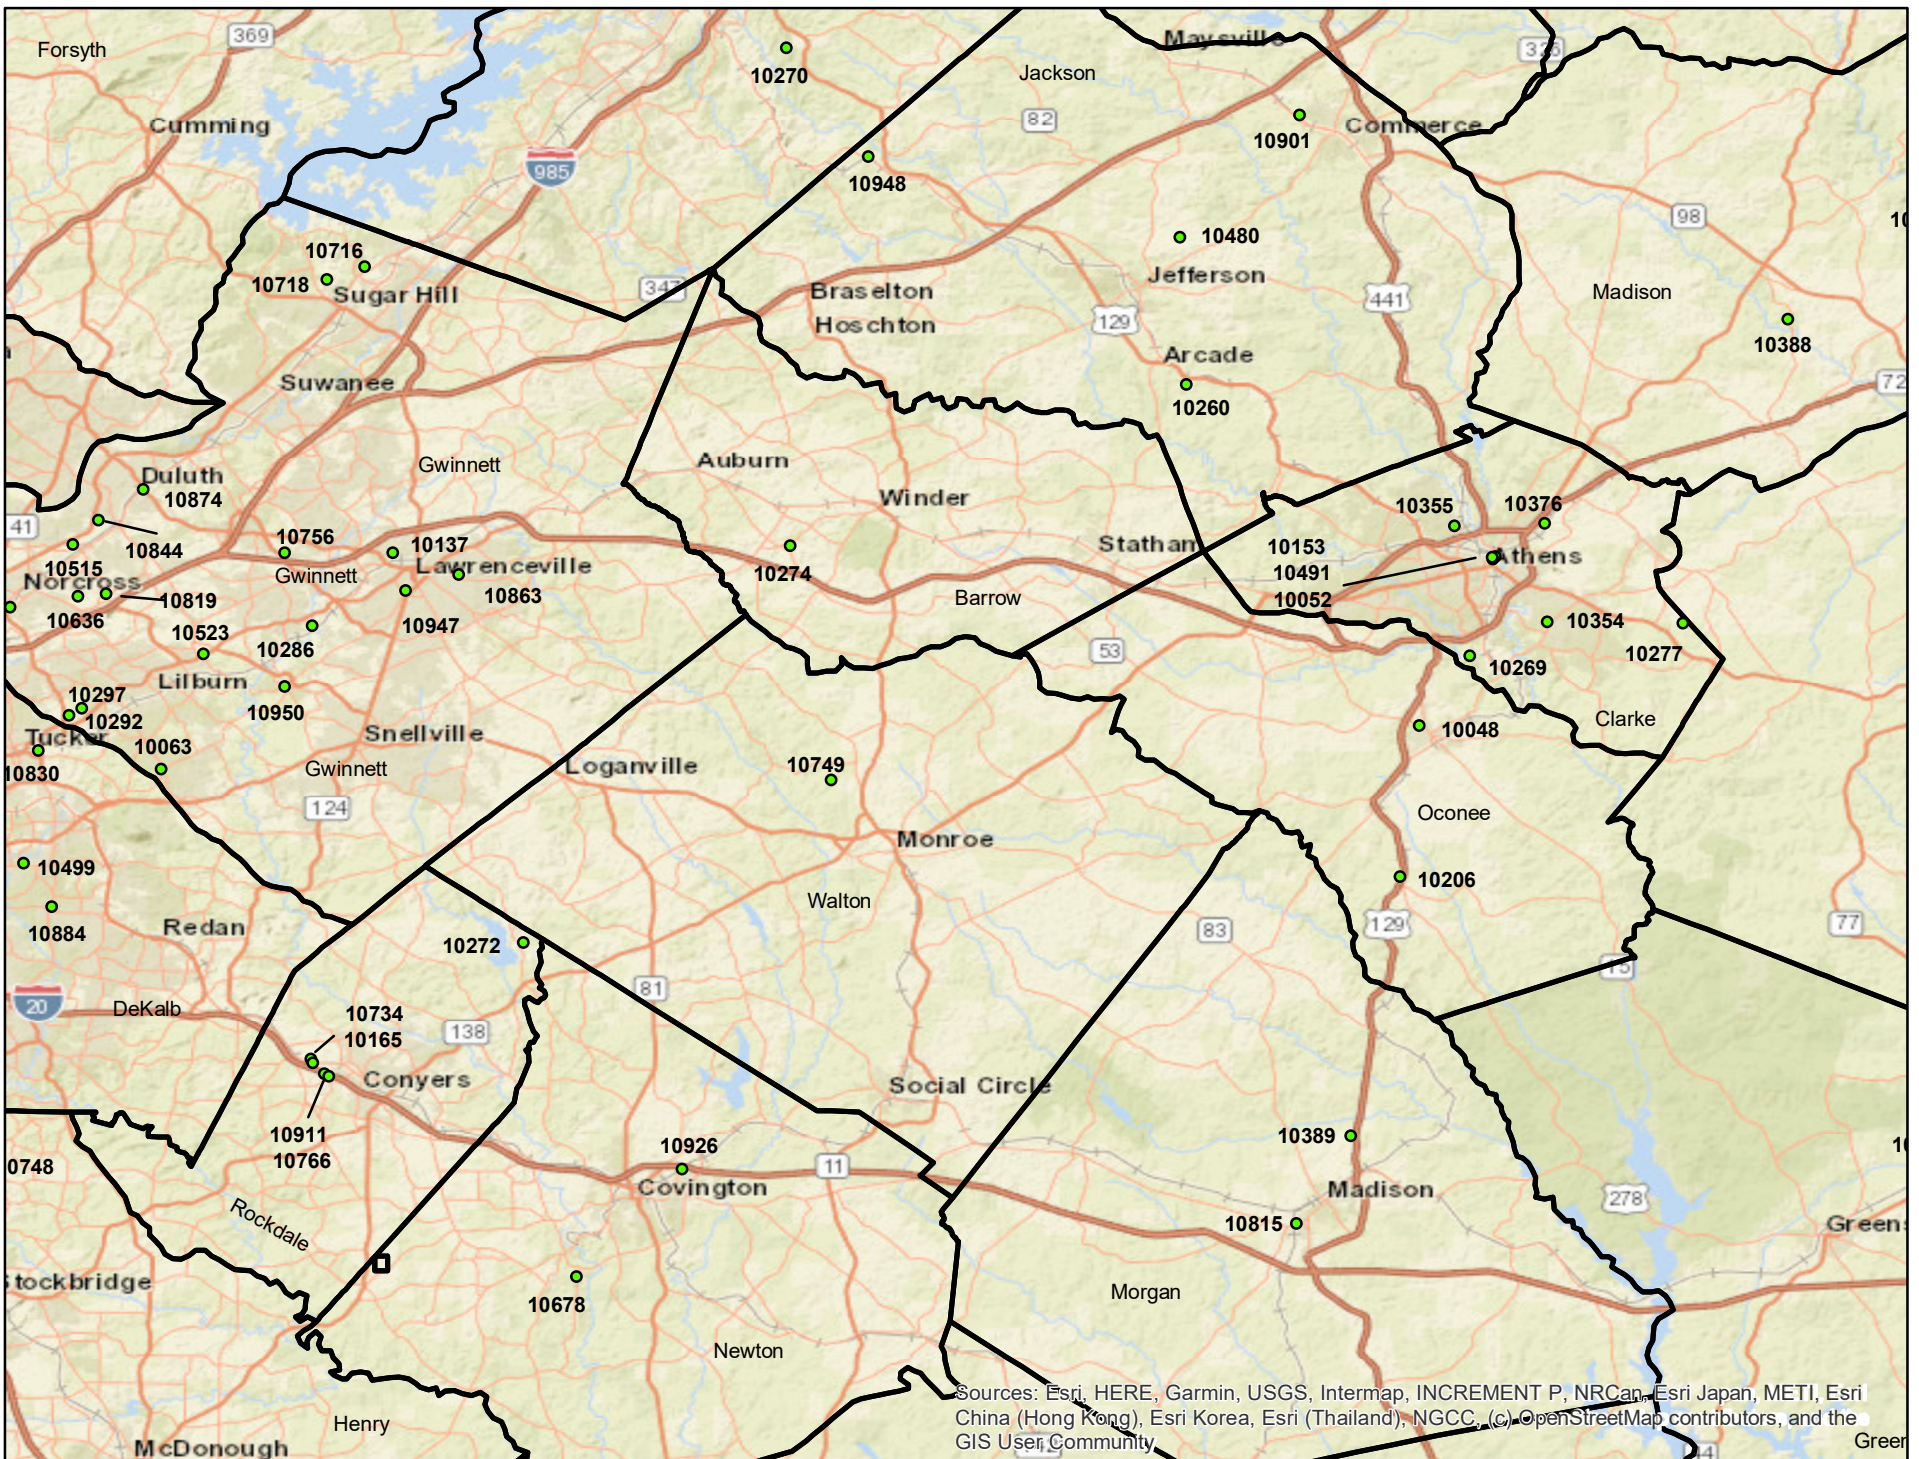

Sources: Esri, HERE, Garmin, USGS, Intermap, INCREMENT P, NRCan, Esri Japan, METI, Esri China (Hong Kong), Esri Korea, Esri (Thailand), NGCC, (c) OpenStreetMap contributors, and the GIS User Community

2022 HSI SITE INDEX MAP

MAP 1: NORTHERN GEORGIA HSI SITE LOCATIONS

MAP 2.1 ATLANTA REGION GEORGIA HSI SITE LOCATIONS

MAP 2.2 : EAST ATLANTA - ATHENS GEORGIA REGIONAL HSI SITE LOCATIONS

MAP 3: EAST CENTRAL GEORGIA HSI SITE LOCATIONS

MAP 4: WEST CENTRAL GEORGIA HSI SITE LOCATIONS

MAP 5: SOUTHWESTERN GEORGIA HSI SITE LOCATIONS

MAP 6: SOUTH CENTRAL HSI SITE LOCATIONS

MAP 7: COASTAL GEORGIA HSI SITE LOCATIONS

MAP 9: METRO ATLANTA GEORGIA HSI SITE LOCATIONS

MAP 10: RICHMOND COUNTY GEORGIA HSI SITE LOCATIONS